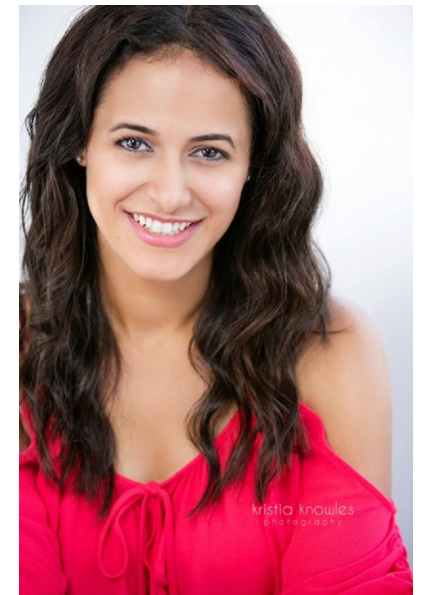

ALEXIA MARIE

Height 168cm/5'6" Bust 84cm/33" C Waist 66cm/26" Hips 91cm/36"
Dress 34 EU/4 US/6 UK Shoe 40 EU/9 US/6.5 UK Hair Brown
Eyes Brown

Orlando Office: 618 E. South St. Suite 500, Orlando, FL 32801 | 407-629-5025