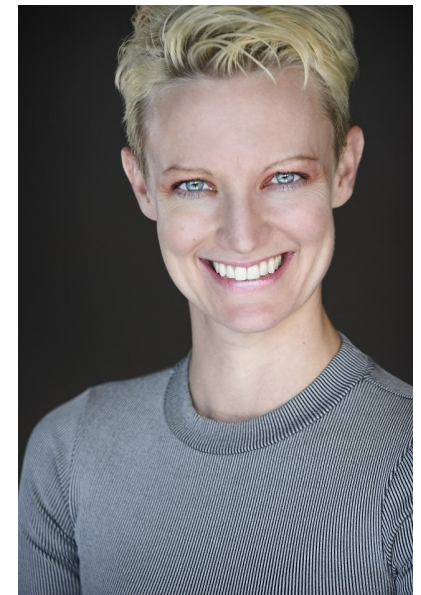

SKYLA LUCKEY

Height 173cm/5'8" Bust 72cm/28.5" A Waist 81cm/32" Hips 79cm/31"  
Dress 36 EU/6 US/8 UK Shoe 39.5 EU/8.5 US/6 UK Hair Blonde Eyes Blue

Orlando Office: 618 E. South St. Suite 500, Orlando, FL 32801 | 407-629-5025 |