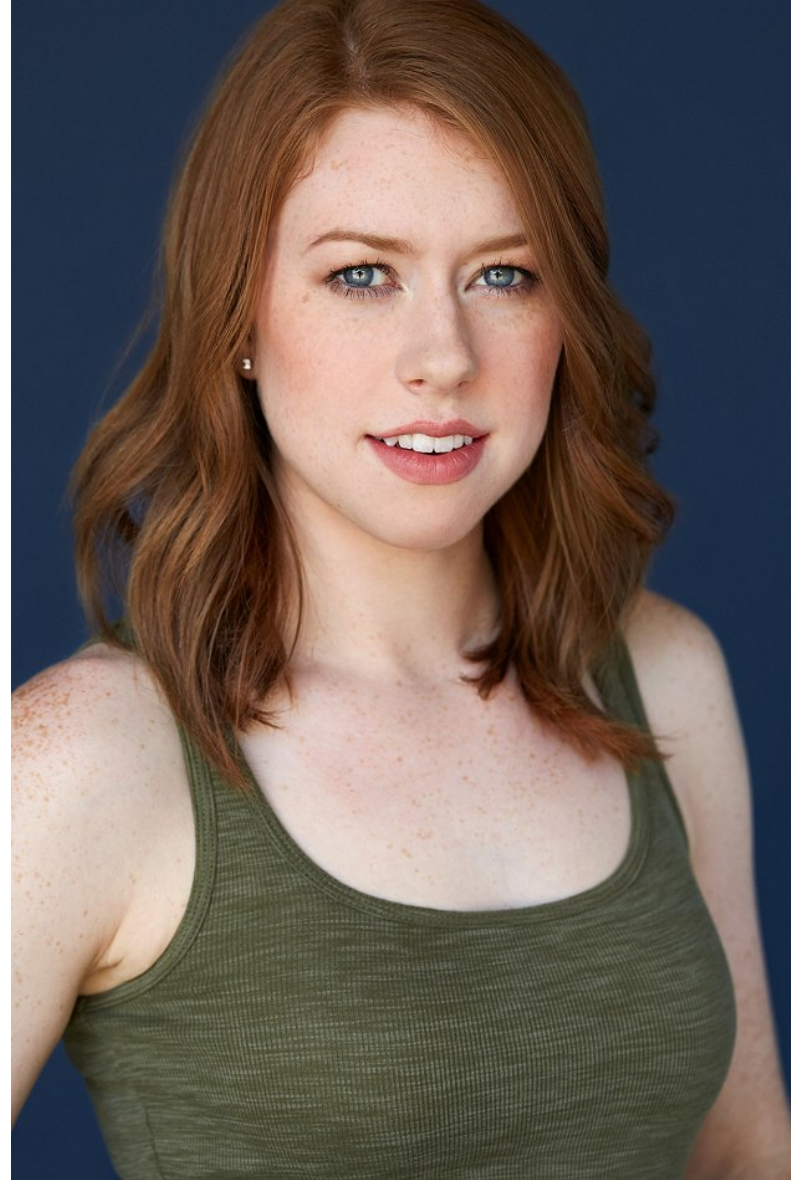

KELSEY NORENE

Height 168cm/5'6" Bust 86cm/34" B Waist 69cm/27" Hips 91cm/36" Dress 32-34 EU/2-4 US/4-6 UK Shoe 40 EU/9 US/6.5 UK Hair Red Eyes Blue

KELSEY NORENE

Height 168cm/5'6" Bust 86cm/34" B Waist 69cm/27" Hips 91cm/36" Dress 32-34 EU/2-4 US/4-6 UK Shoe 40 EU/9 US/6.5 UK Hair Red Eyes Blue