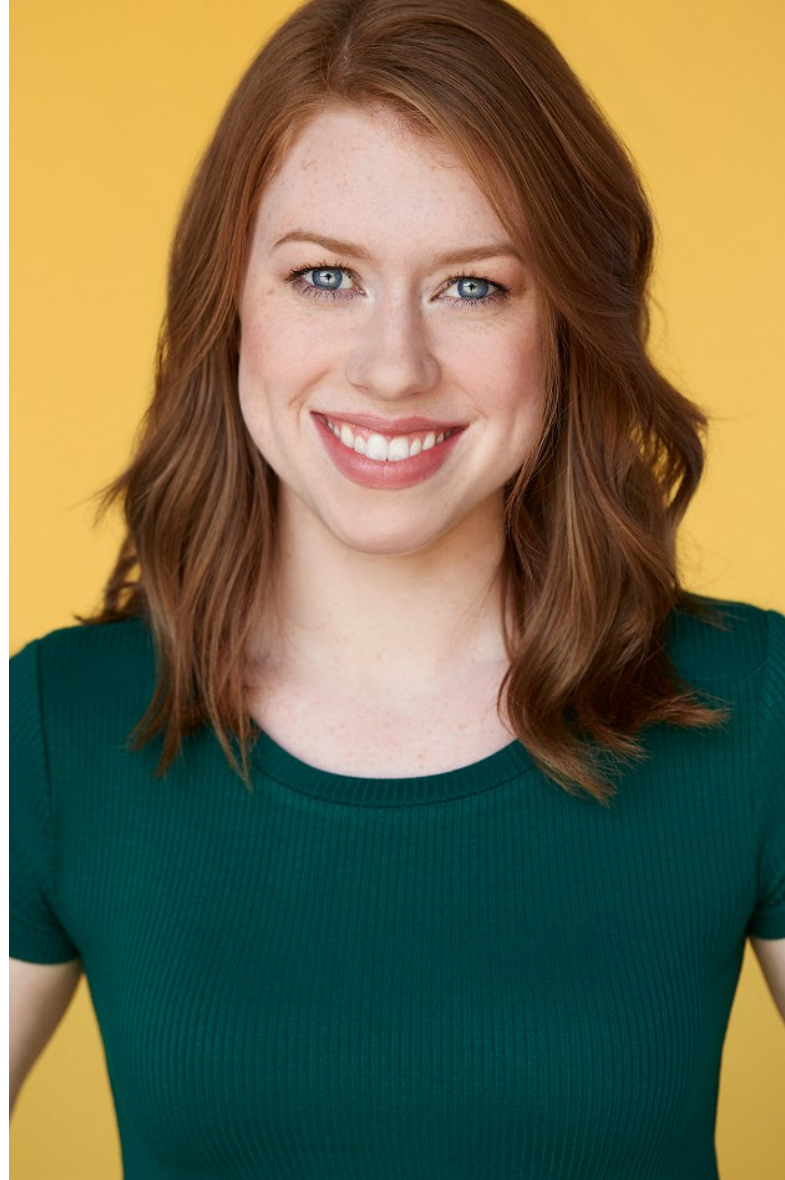

KELSEY NORENE

Height 168cm/5'6" Bust 86cm/34" B Waist 69cm/27" Hips 91cm/36" Dress 32-34 EU/2-4 US/4-6 UK Shoe 40 EU/9 US/6.5 UK Hair Red Eyes Blue

KELSEY NORENE

Height 168cm/5'6" Bust 86cm/34" B Waist 69cm/27" Hips 91cm/36" Dress 32-34 EU/2-4 US/4-6 UK Shoe 40 EU/9 US/6.5 UK Hair Red Eyes Blue